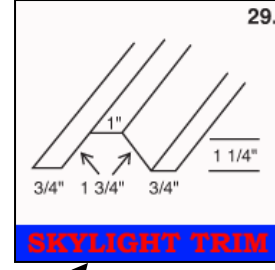

Commercial and Industrial Roofing and Siding