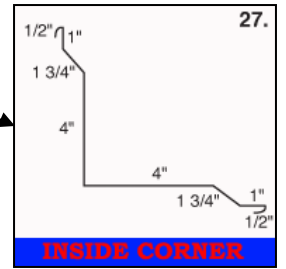

Commercial and Industrial Roofing and Siding