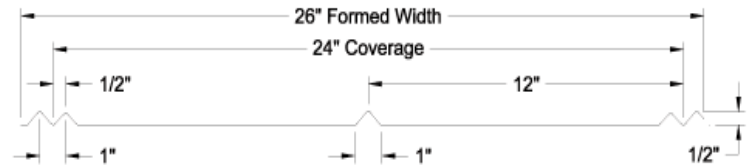

5V Crimp

Available in a multitude of colors in 26 and 24 gauge material that will suite almost any need. The 5V Crimp's ultra low profile offers the look of elegance, but also lends durability to all projects and helps the pocket book with its high functionality and low maintenance cost.