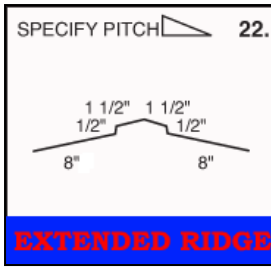

Commercial and Industrial Roofing and Siding