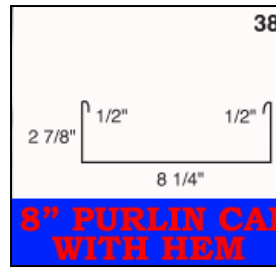

Commercial and Industrial Roofing and Siding