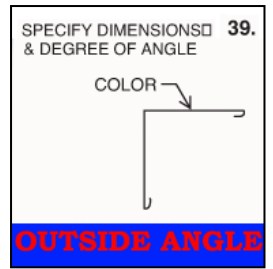

Commercial and Industrial Roofing and Siding