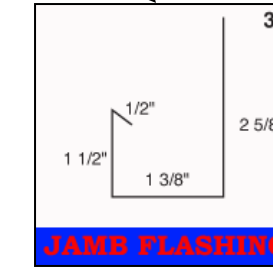

Commercial and Industrial Roofing and Siding