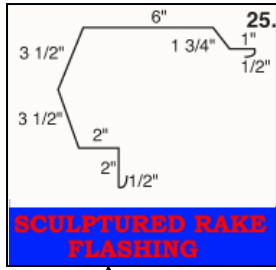

Commercial and Industrial Roofing and Siding