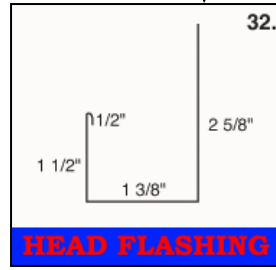

Commercial and Industrial Roofing and Siding