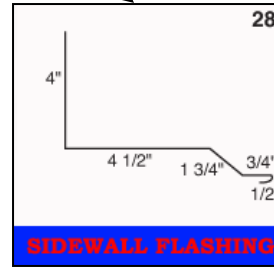

Commercial and Industrial Roofing and Siding