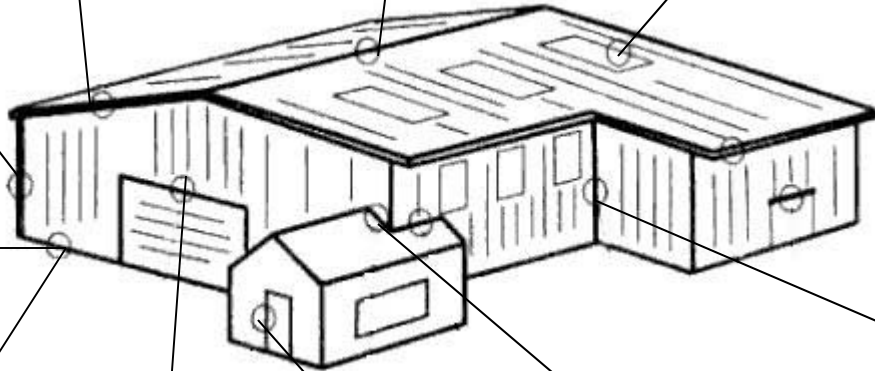

Commercial and Industrial Roofing and Siding