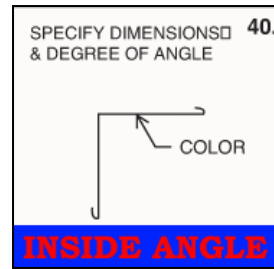

Commercial and Industrial Roofing and Siding