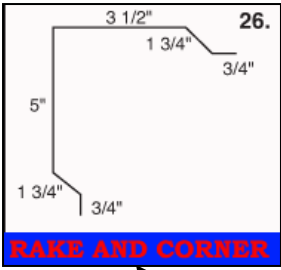

Commercial and Industrial Roofing and Siding