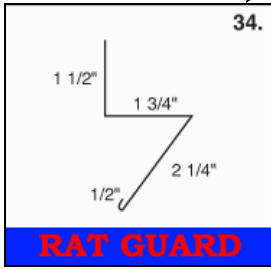

Commercial and Industrial Roofing and Siding