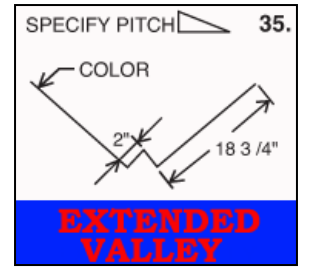

Commercial and Industrial Roofing and Siding