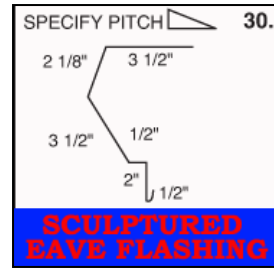

Commercial and Industrial Roofing and Siding