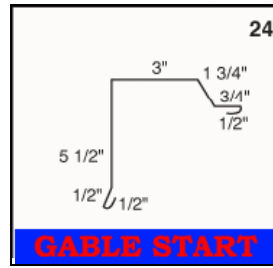

Commercial and Industrial Roofing and Siding