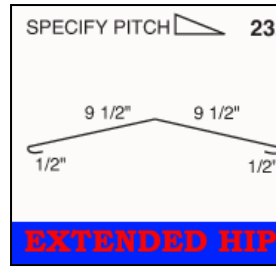

Commercial and Industrial Roofing and Siding